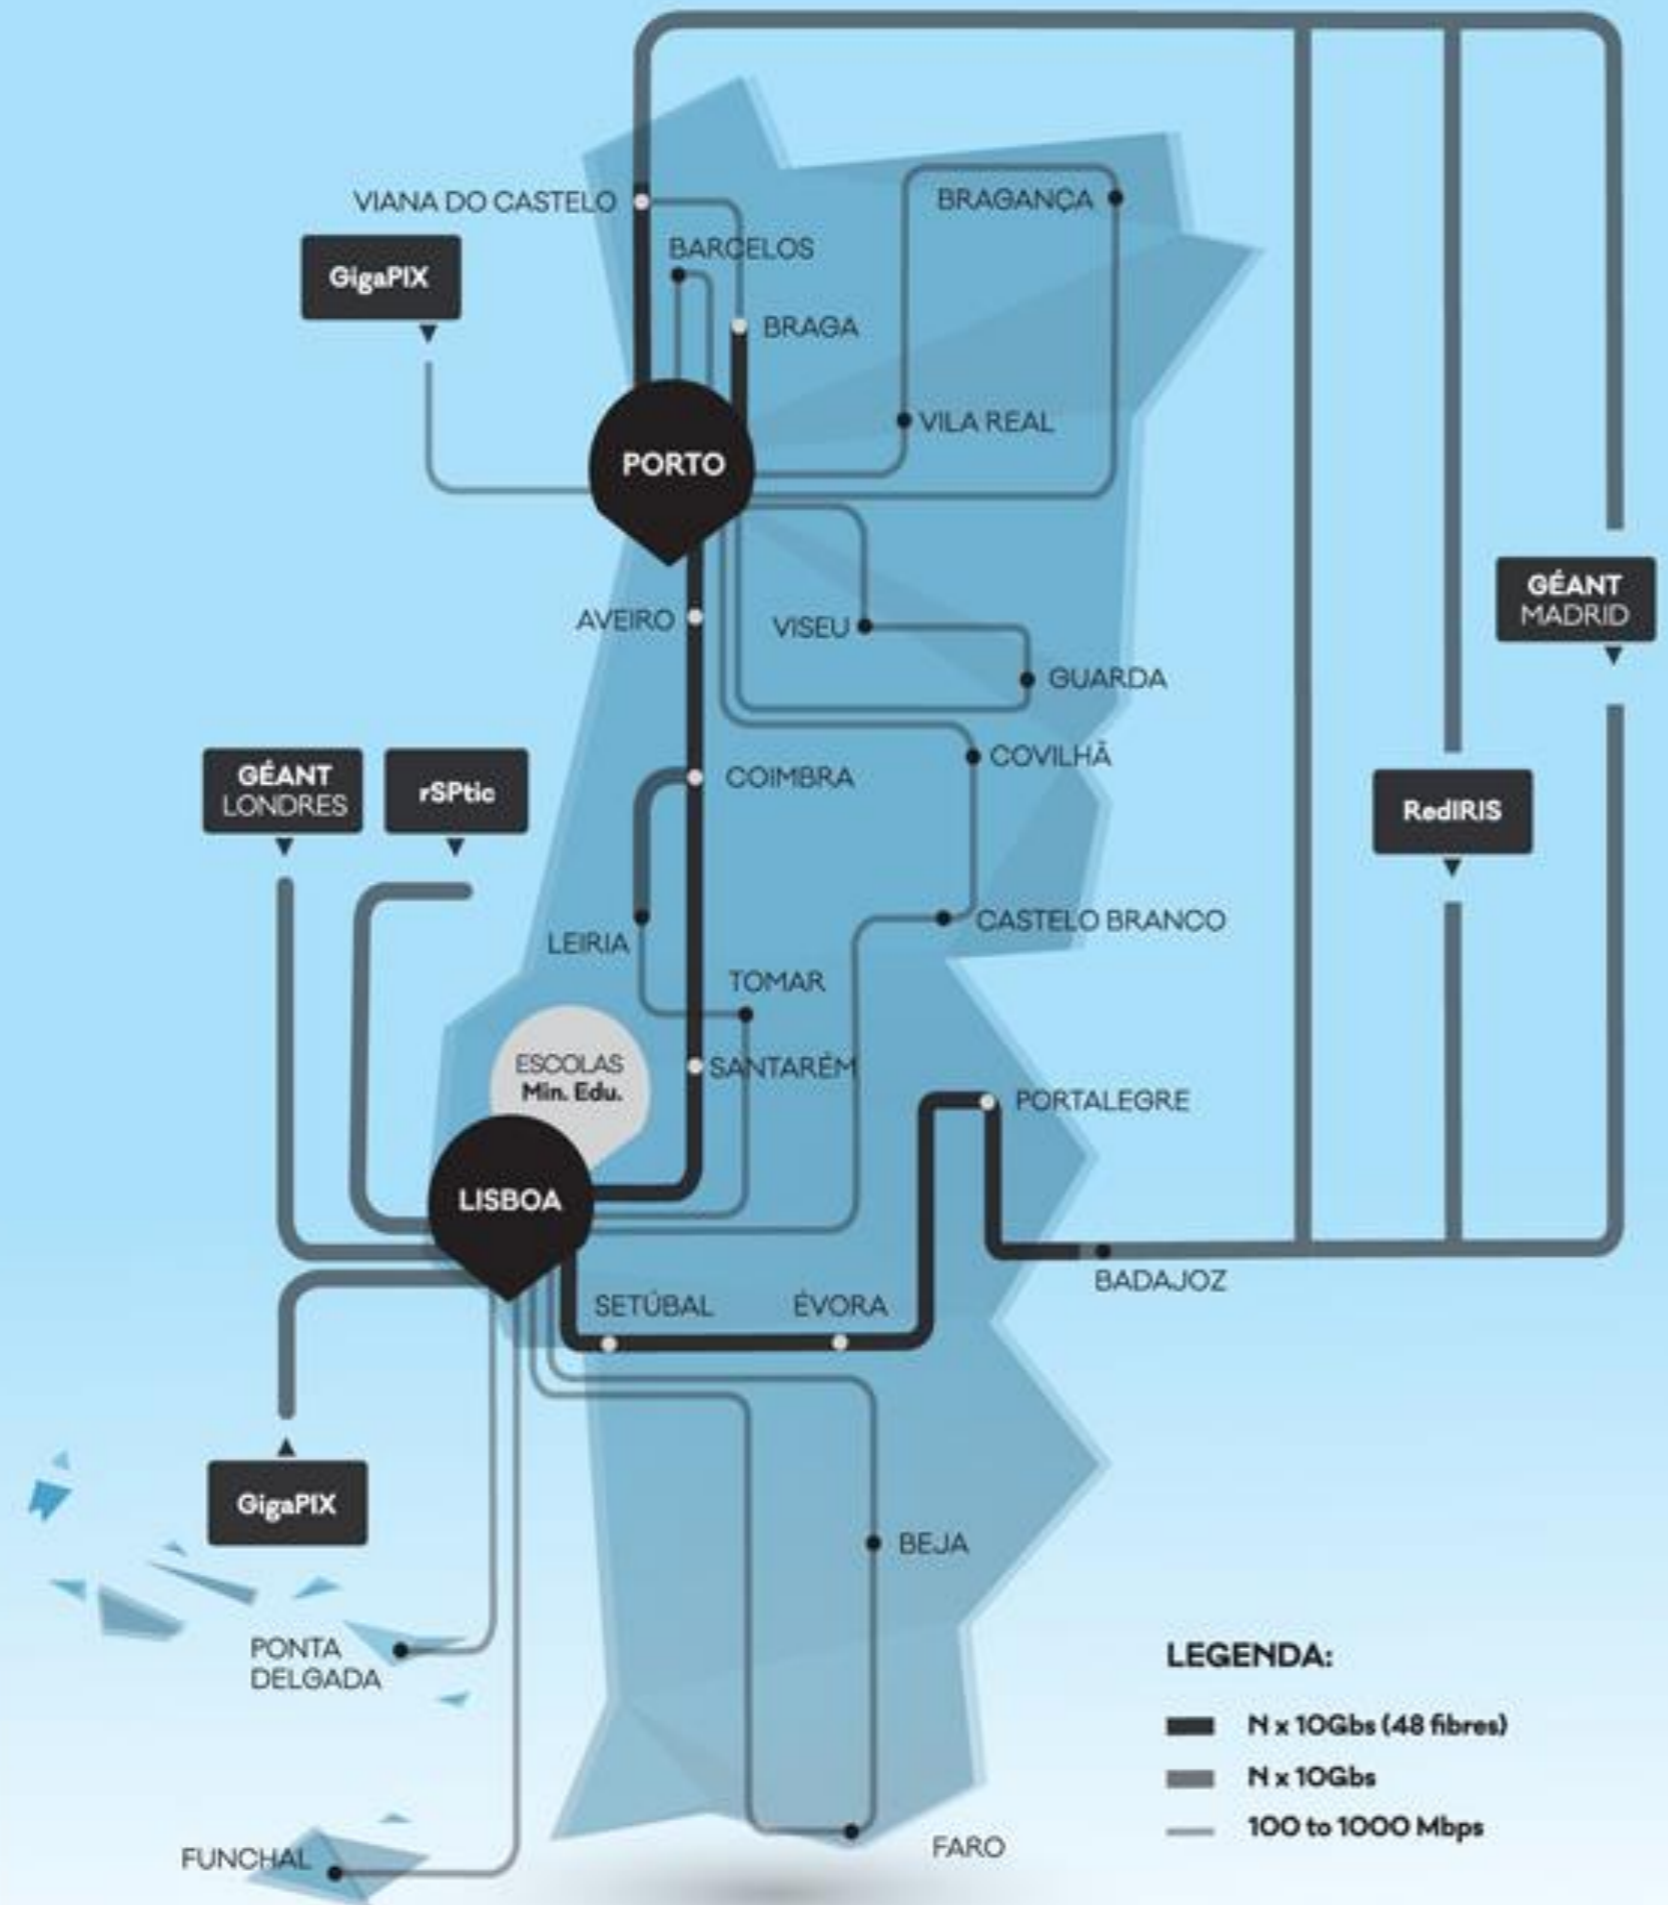

RIPE

IPv6 at RCTS (AS1930)

IPv6 Working Group
RIPE73 Madrid

RCTS

- Stands for «Science, Technology and Society Network» a.k.a. the NREN
 - Before: “RCCN – National Scientific Community’s Network”
- Operated by FCT, I.P.’s FCCN Unit.
- From 10Mbps to 10Gbps
- Advanced Connectivity Services

IPv6 @ RCTS

- Native IPv6 since 2003
 - Tests since 1999
 - Production address block obtained in 2000
- Also serving MCTES and MIN-EDU
- Very stable international IPv6 connectivity
- Hosting Google and Akamai cache nodes
 - IPv4 & **IPv6**

(and open to more!)

RCTS Members: How many?

- Total: 77
 - Universities: 24
 - Polytechnical Institutes: 15
 - Other: 38
- Members with IPv6 connection: 33 (~43%)
- Members with daily IPv6 traffic peak above 100Mbps: 9
- Members with average daily IPv6 traffic (0-24h) above 100Mbps: 1

IPv6 Addressing Plan

- **/35 -> /32 -> /29**
- Assignment of a **/48** block to each member
 - Some have more due to mergers
- **Always** use **/64** prefixes in Local Networks

Traffic, IPv4 vs. IPv6 (8th June)