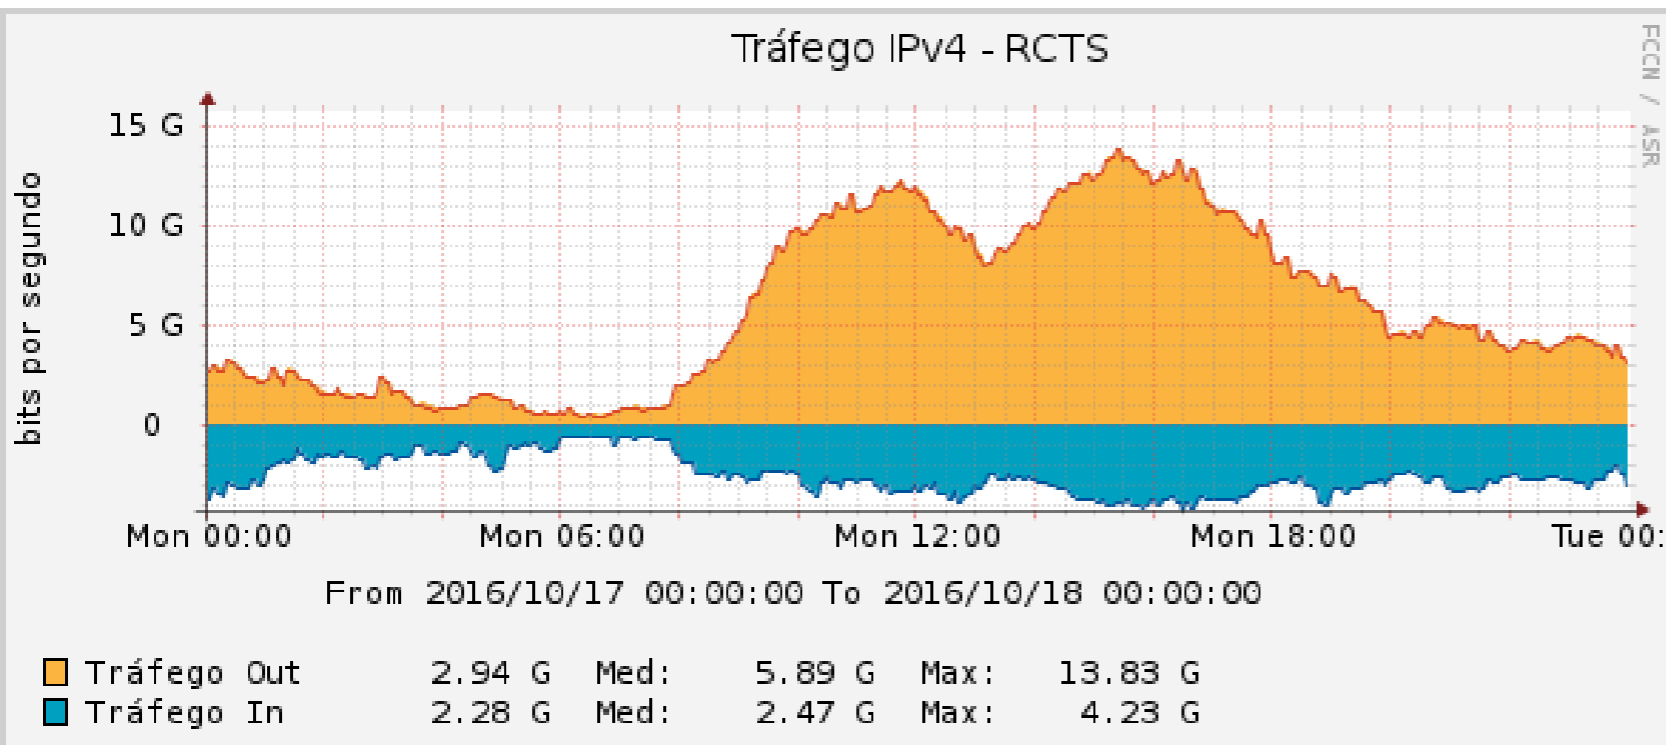

Traffic, IPv4 vs. IPv6 (17th October)