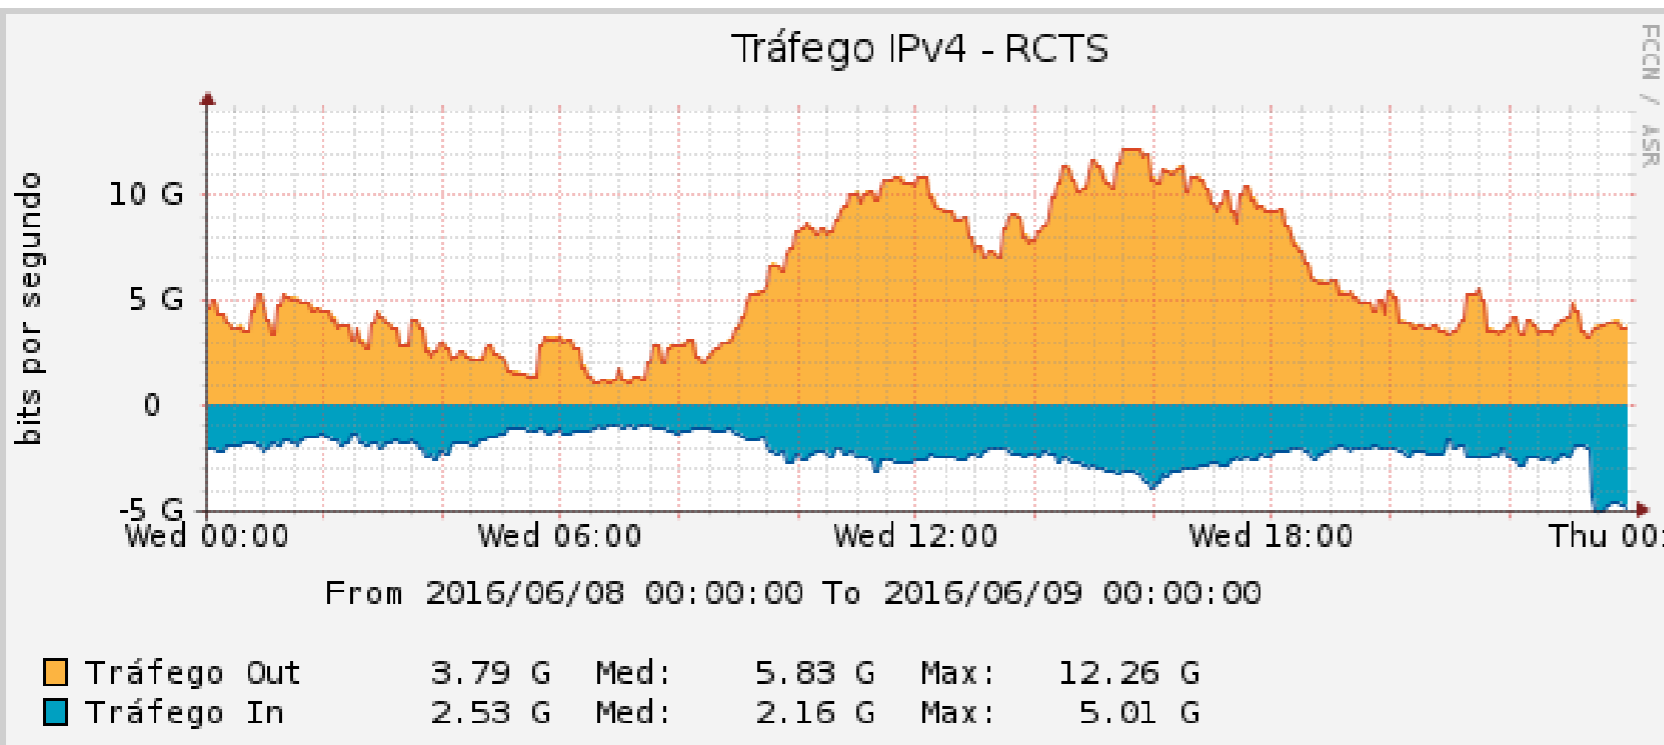

RIPE

IPv6 at RCTS (AS1930)

IPv6 Working Group
RIPE73 Madrid

RCTS

- Stands for «Science, Technology and Society Network» a.k.a. the NREN
 - Before: “RCCN – National Scientific Community’s Network”
- Operated by FCT, I.P.’s FCCN Unit.
- From 10Mbps to 10Gbps
- Advanced Connectivity Services

(and open to more!)

RCTS Members: How many?

- Total: 77
 - Universities: 24
 - Polytechnical Institutes: 15
 - Other: 38
- Members with IPv6 connection: 33 (~43%)
- Members with daily IPv6 traffic peak above 100Mbps: 9
- Members with average daily IPv6 traffic (0-24h) above 100Mbps: 1

IPv6 Addressing Plan

- **/35 -> /32 -> /29**
- Assignment of a **/48** block to each member
 - Some have more due to mergers
- **Always** use **/64** prefixes in Local Networks

Traffic, IPv4 vs. IPv6 (8th June)