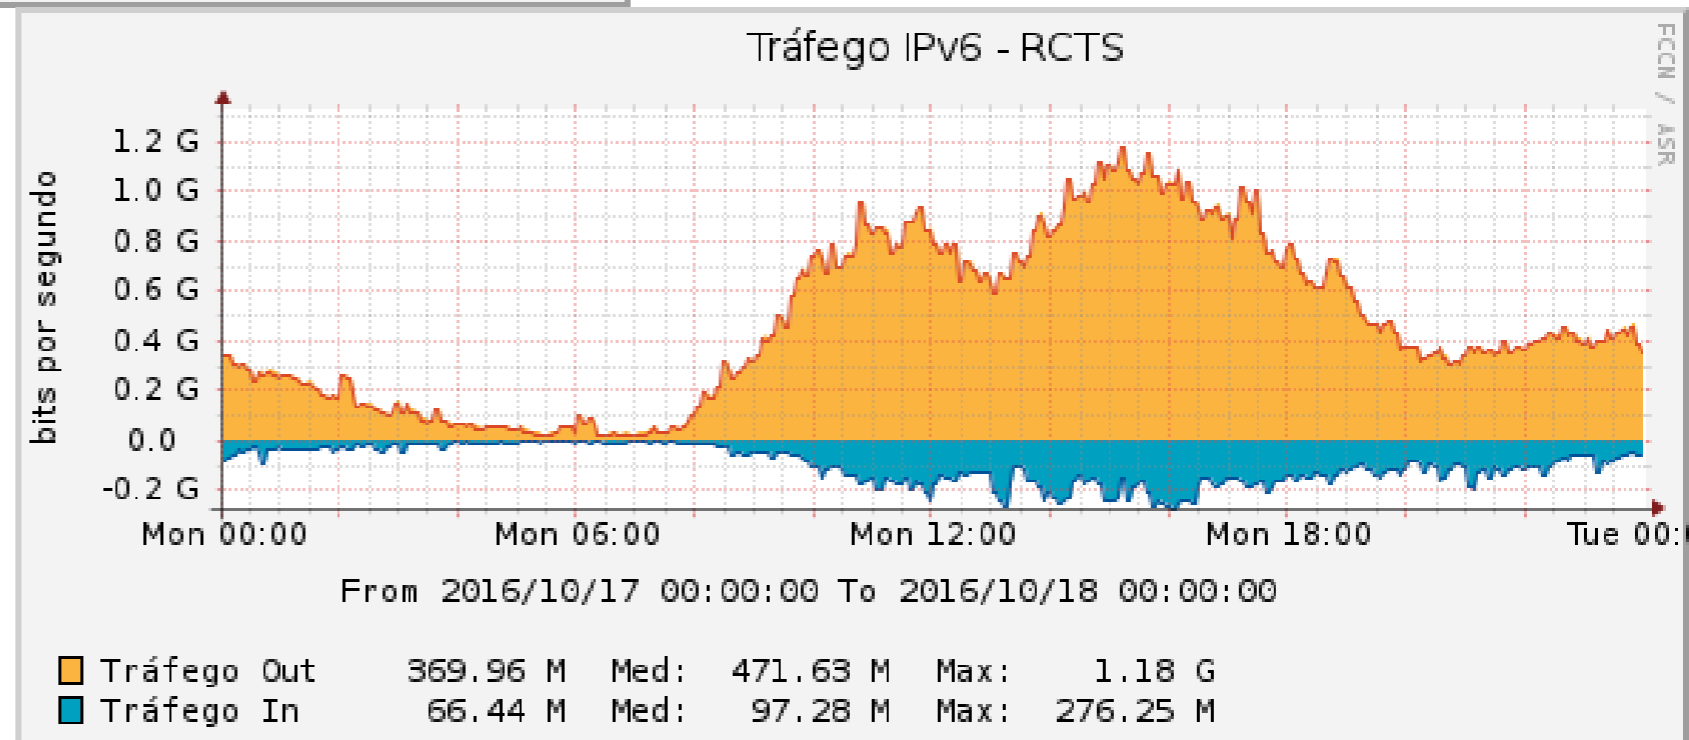

Traffic, IPv4 vs. IPv6 (17th October)