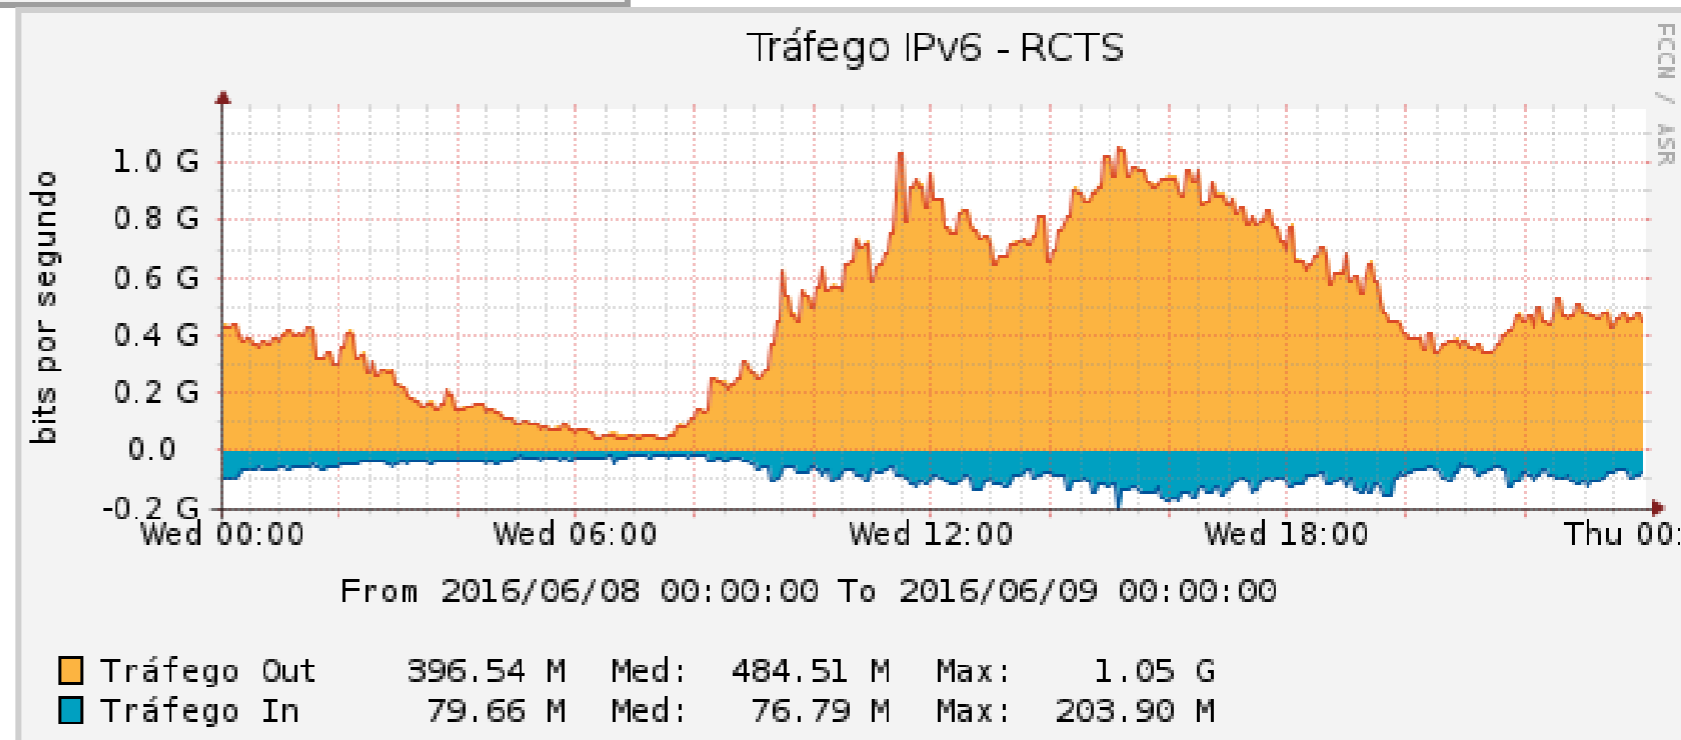

RIPE

IPv6 at RCTS (AS1930)

IPv6 Working Group
RIPE73 Madrid

RCTS

- Stands for «Science, Technology and Society Network» a.k.a. the NREN
 - Before: “RCCN – National Scientific Community’s Network”
- Operated by FCT, I.P.’s FCCN Unit.
- From 10Mbps to 10Gbps
- Advanced Connectivity Services

(and open to more!)

RCTS Members: How many?

- Total: 77
 - Universities: 24
 - Polytechnical Institutes: 15
 - Other: 38
- Members with IPv6 connection: 33 (~43%)
- Members with daily IPv6 traffic peak above 100Mbps: 9
- Members with average daily IPv6 traffic (0-24h) above 100Mbps: 1

IPv6 Addressing Plan

- **/35 -> /32 -> /29**
- Assignment of a **/48** block to each member
 - Some have more due to mergers
- **Always** use **/64** prefixes in Local Networks

Traffic, IPv4 vs. IPv6 (8th June)